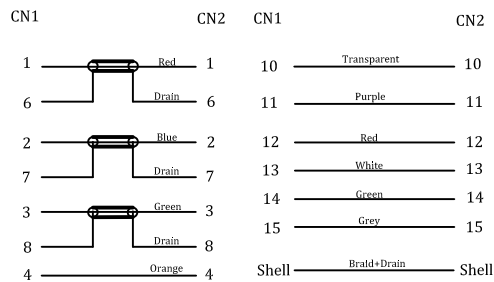

SPECIFICATION SHEET

UMACABLE HIGH QUALITY VGA CABLE WITH METAL HOUSING

ITEM NO.: UMVG1002

KEY FEATURES :

- HD15 VGA video cable
- Durable and protective Metal housing Connectors
- Connects a standard VGA device to an HDTV, monitor, projector or other standard VGA device
- Support video resolutions up to 2048x1536 (QXGA), including 1920x1200 (WUXGA), 1600x1200 (UXGA), 1680x1050 (WSXGA+), 1400x1050 (SXGA+), 1280x800 (WXGA), 1024x768 (XGA), 800x600 (SVGA), 640x480 (VGA)
- The screw design makes sure a secure connection
- Lifetime Warranty

UMACABLE HIGH QUALITY VGA CABLE WITH METAL HOUSING

Diagram

Construction

UMACABLE HIGH QUALITY VGA CABLE WITH METAL HOUSING

Electrical Characteristics:

Nominal Impedance:	75±5Ω
Nominal Capacitance:	58PF/M
Conductor Resistance:	376.96Ω/km
Insulation Resistance:	10MΩ/km at 20°C DC-500V
Dielectric Strength:	AC 500V/1 minute