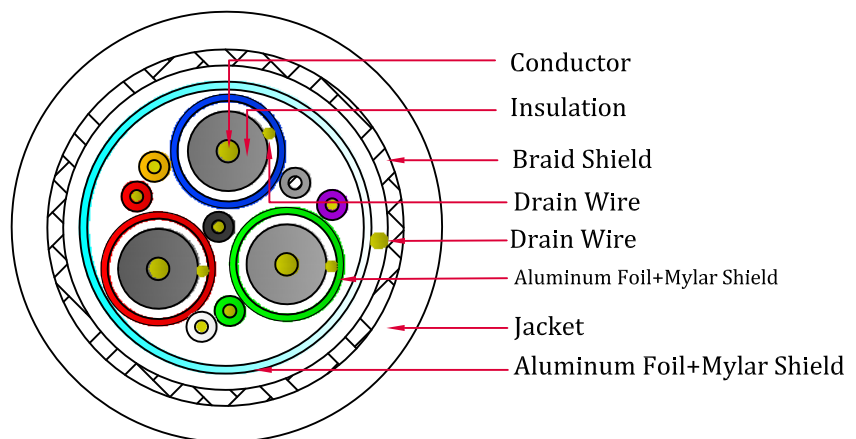

SPECIFICATION SHEET

UMACABLE HIGH QUALITY VGA CABLE WITH METAL HOUSING

ITEM NO.: UMVG1002

KEY FEATURES :

- HD15 VGA video cable
- Durable and protective Metal housing Connectors
- Connects a standard VGA device to an HDTV, monitor, projector or other standard VGA device
- Support video resolutions up to 2048x1536 (QXGA), including 1920x1200 (WUXGA), 1600x1200 (UXGA), 1680x1050 (WSXGA+), 1400x1050 (SXGA+), 1280x800 (WXGA), 1024x768 (XGA), 800x600 (SVGA), 640x480 (VGA)
- The screw design makes sure a secure connection
- Lifetime Warranty

UMACABLE HIGH QUALITY VGA CABLE WITH METAL HOUSING

Diagram

Construction

UMACABLE HIGH QUALITY VGA CABLE WITH METAL HOUSING

Electrical Characteristics:

Nominal Impedance:	75±5Ω
Nominal Capacitance:	58PF/M
Conductor Resistance:	376.96Ω/km
Insulation Resistance:	10MΩ/km at 20°C DC-500V
Dielectric Strength:	AC 500V/1 minute

Physical Characteristics:

Voltage Rating:	30V
Maximum Bend Radius:	90mm
Temperature Rating:	80°C
Approvals:	RoHS Compliant
Package type:	PE bag, Zip bag, Box, Hang card, Blister

Conductor 1 (3 conductors)

Conductor Type:	30AWG Bare Copper
Insulation:	Foamed PE
Color:	Red, Blue, Green
Drain Wire:	30AWG Bare Copper
Shield:	Aluminum Foil+Mylar 100% Coverage

Conduct 2 (7 conductors)

Conductor Type:	30AWG Bare Copper
Insulation:	HDPE
Color:	Orange, Transparent, Purple, Red, White, Green, Grey