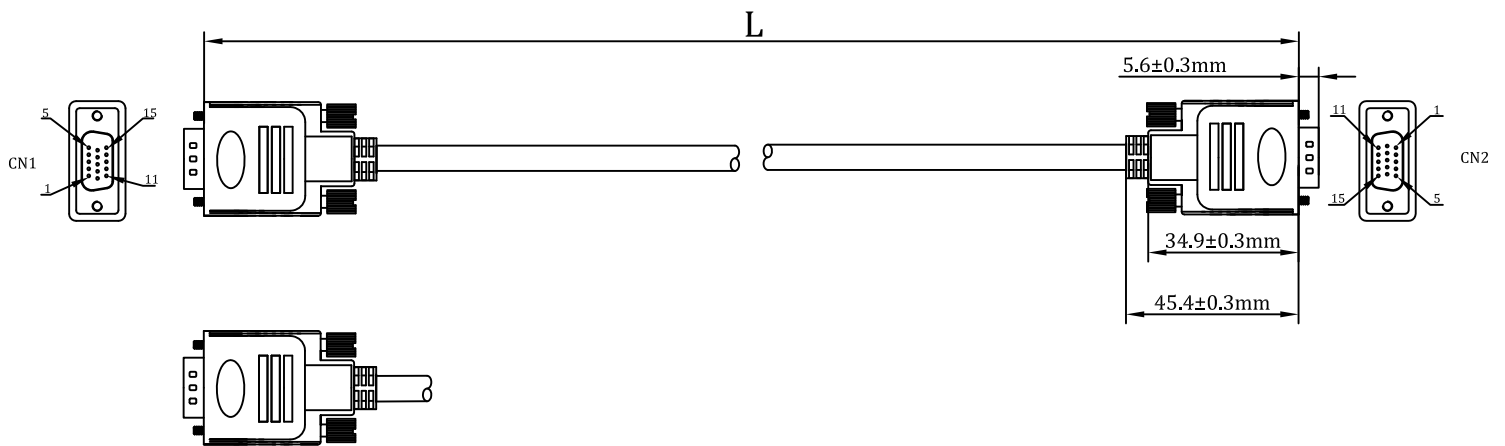

SPECIFICATION SHEET

UMACABLE HIGH QUALITY VGA CABLE WITH METAL HOUSING

ITEM NO.: UMVG1002

KEY FEATURES :

- HD15 VGA video cable
- Durable and protective Metal housing Connectors
- Connects a standard VGA device to an HDTV, monitor, projector or other standard VGA device
- Support video resolutions up to 2048x1536 (QXGA), including 1920x1200 (WUXGA), 1600x1200 (UXGA), 1680x1050 (WSXGA+), 1400x1050 (SXGA+), 1280x800 (WXGA), 1024x768 (XGA), 800x600 (SVGA), 640x480 (VGA)
- The screw design makes sure a secure connection
- Lifetime Warranty

UMACABLE HIGH QUALITY VGA CABLE WITH METAL HOUSING

Diagram

Construction

UMACABLE HIGH QUALITY VGA CABLE WITH METAL HOUSING

Electrical Characteristics:

Nominal Impedance:	75±5Ω
Nominal Capacitance:	58PF/M
Conductor Resistance:	376.96Ω/km
Insulation Resistance:	10MΩ/km at 20°C DC-500V
Dielectric Strength:	AC 500V/1 minute

Physical Characteristics:

Voltage Rating:	30V
Maximum Bend Radius:	90mm
Temperature Rating:	80°C
Approvals:	RoHS Compliant
Package type:	PE bag, Zip bag, Box, Hang card, Blister

Conductor 1 (3 conductors)

Overall

Drain Wire:	30AWG Copper Clad Steel
Foil Shield:	Aluminum Foil+Mylar 100% Coverage
Braided Shield:	16/5/0.12 Aluminum Magnesium
Jacket:	PVC
OD:	6.0±0.2mm

Customized Parameters

Guage:	AWG 30, 28, 26, 24
Length:	1, 1.5, 1.8, 2, 3, 5, 7.5, 10, 15, 20, 30, 50m
Color:	Black or Customized
Ferrite Core:	Customized
Nylon Mesh:	Customized
Package type:	PE bag, Zip bag, Box, Hang card, Blister